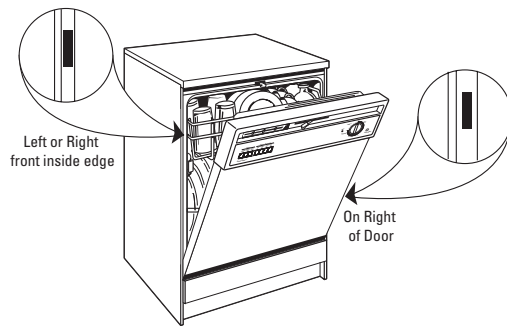

Sample model and serial number tag:

Model Number →
Serial Number →

GENERAL ELECTRIC COMPANY
MOD. **WPSR4130W1WW**
SER. **DZ162112G**
CLOTHES WASHER

APPLIANCE PARK 40225
120 VOLT 60 HZ LISTED
206H 123C825DP001

Do not remove the tag from the appliance

How to locate the model and serial numbers on your appliance to get your allowance:

Dishwashers
Left or right front inside edge or on right of door